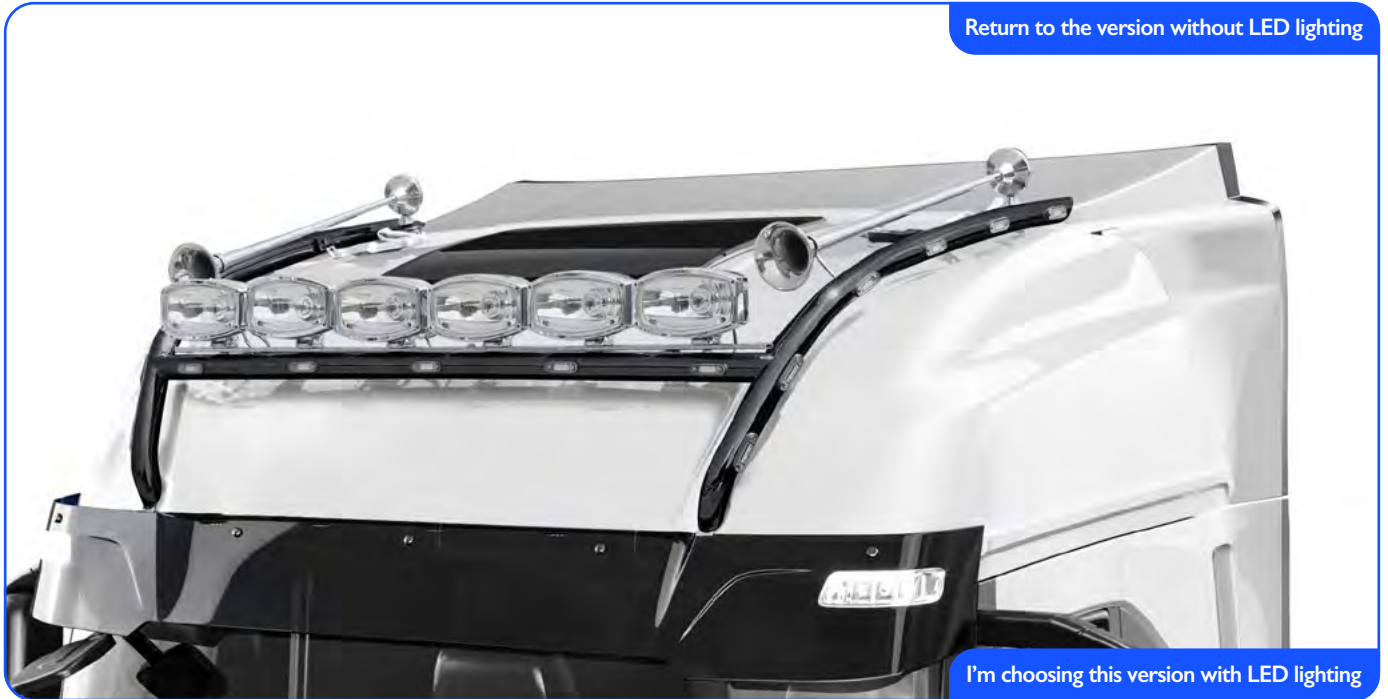

Two available styles.

Choose this version of the H-XL bar with LED lighting in the structure, or the classic version without LED lighting.

Return to the version without LED lighting

I'm choosing this version with LED lighting