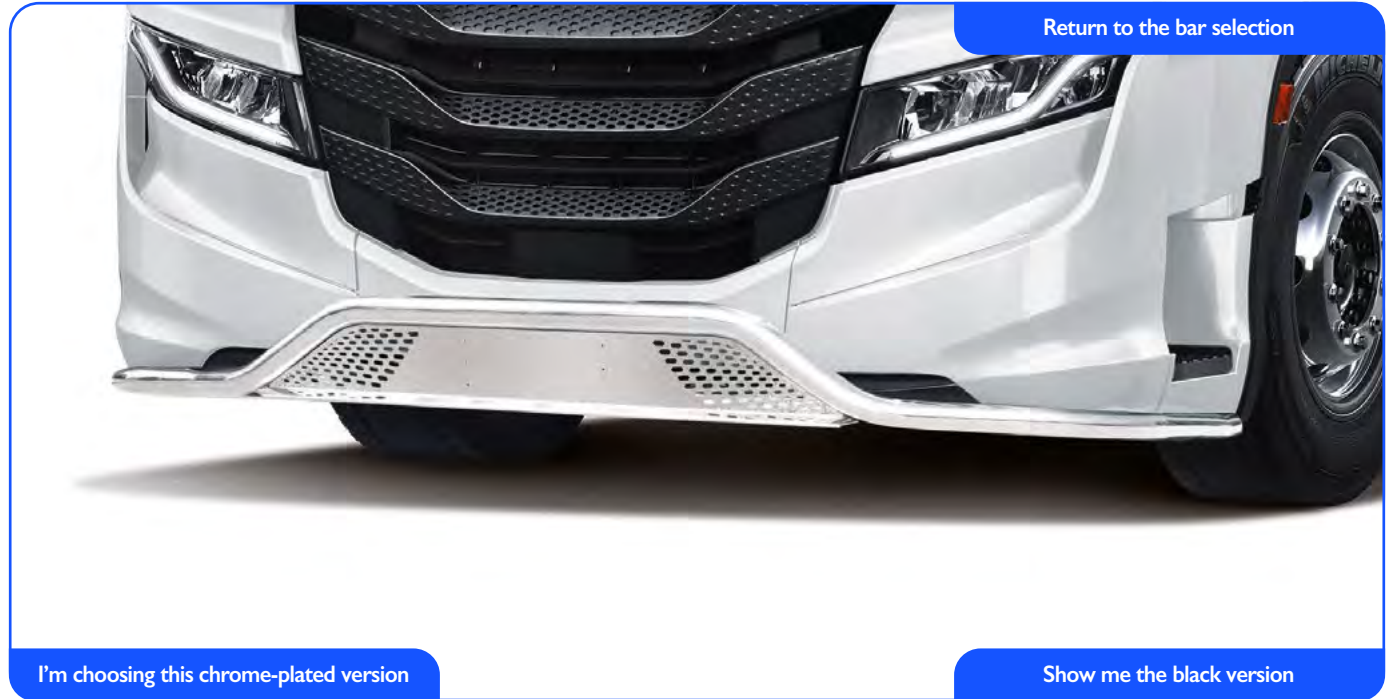

Two available styles.

Choose this chrome-plated version of the HIGH BUMPER BAR, or the polished black powder-coated version.

[Return to the bar selection](#)

[I'm choosing this chrome-plated version](#)

[Show me the black version](#)