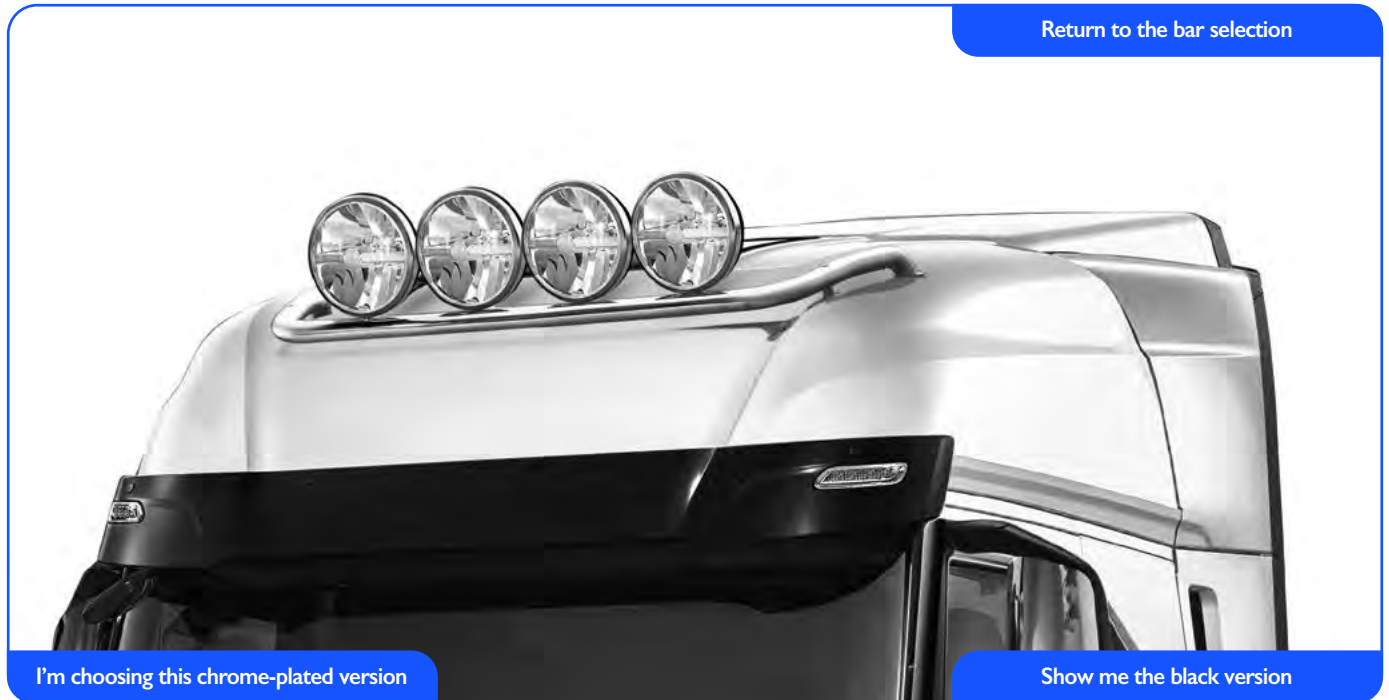

Two available styles.

Choose this chrome-plated version of the TURBOSTAR HEADLIGHT MOUNT bar, or the polished black powder-coated version.