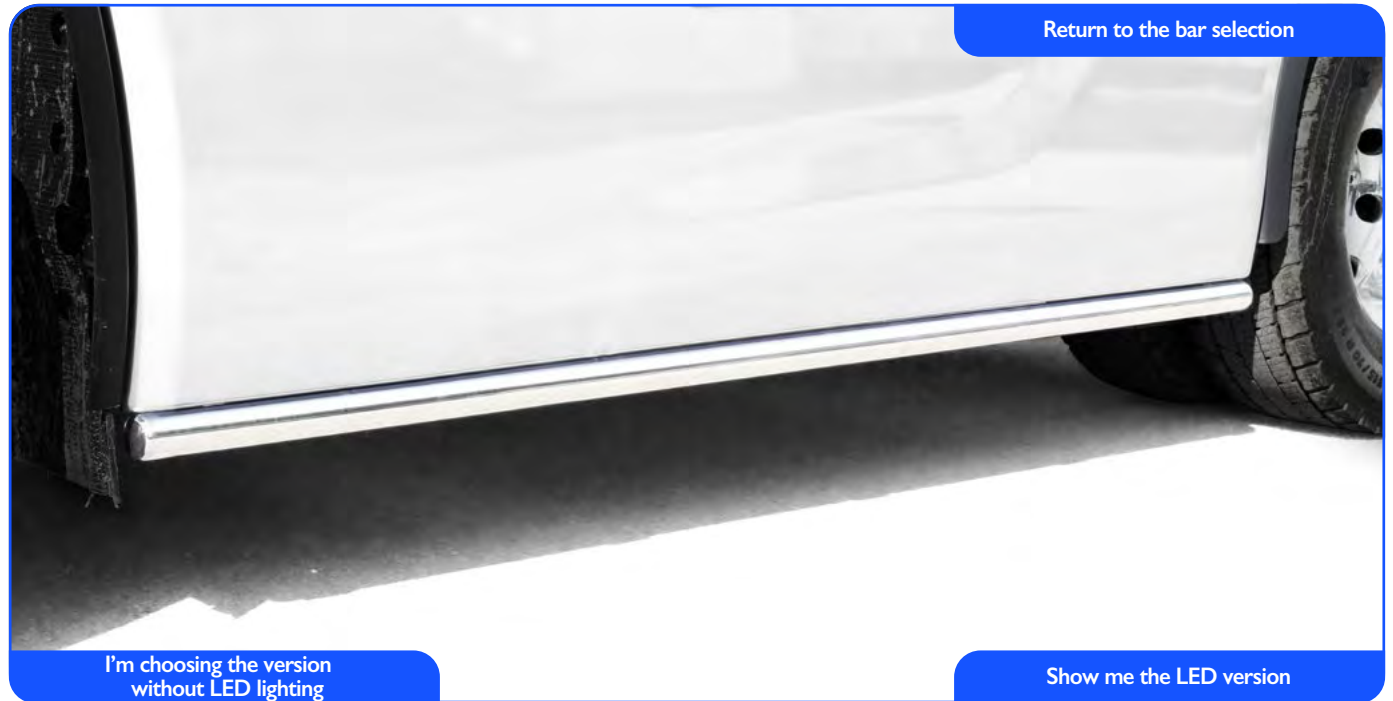

Two available styles.

Choose this classic version of the SKIRT KIT, or the one with LED lighting in the structure.