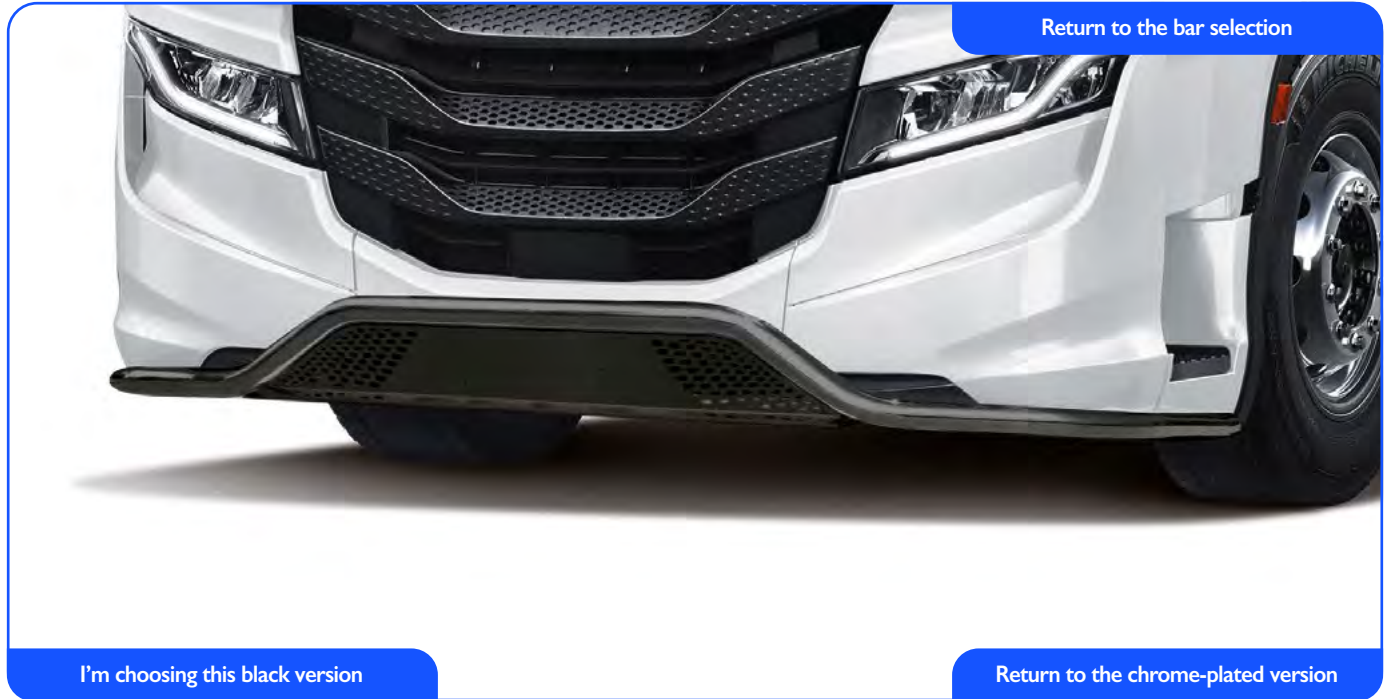

Two available styles.

Choose this polished black powder-coated version of the HIGH BUMPER BAR, or the chrome-plated version.

[Return to the bar selection](#)

[I'm choosing this black version](#)

[Return to the chrome-plated version](#)