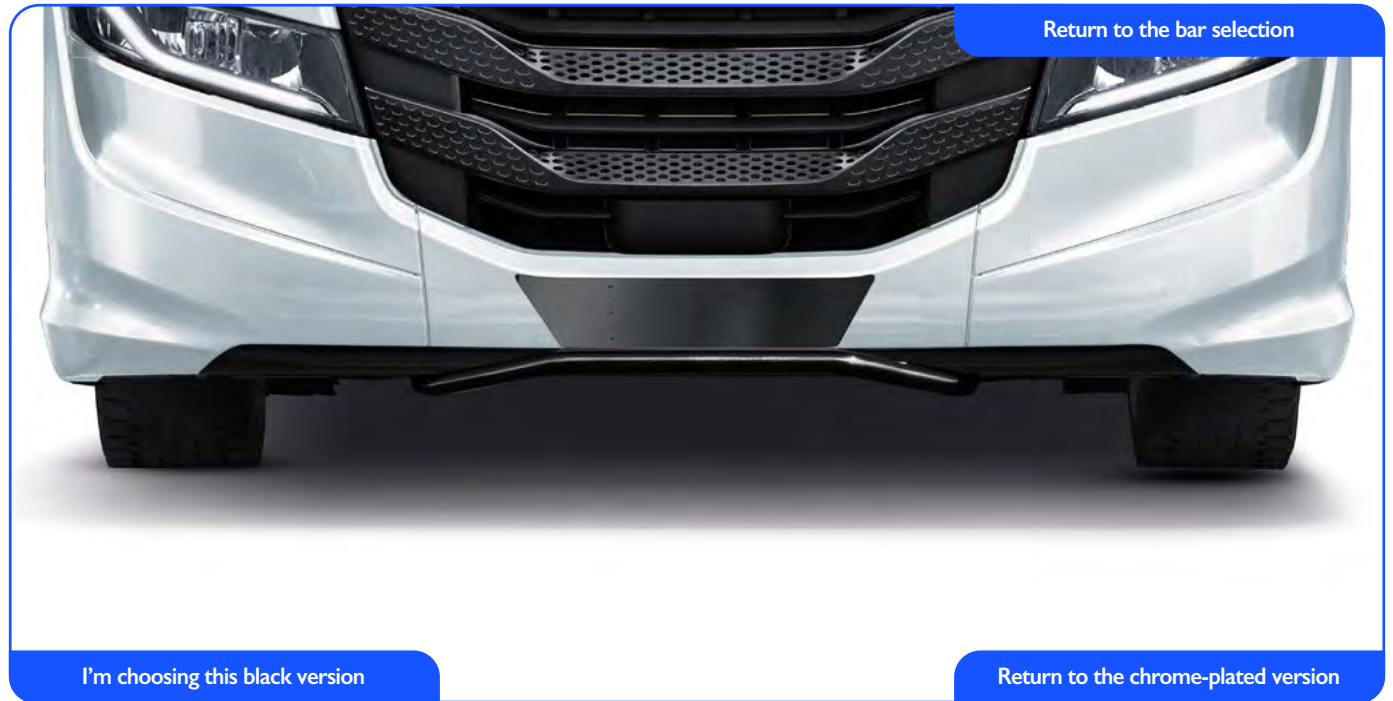

Two available styles.

Choose this polished black powder-coated version of the LICENSE PLATE MOUNT bar, or the chrome-plated version.

[Return to the bar selection](#)

[I'm choosing this black version](#)

[Return to the chrome-plated version](#)