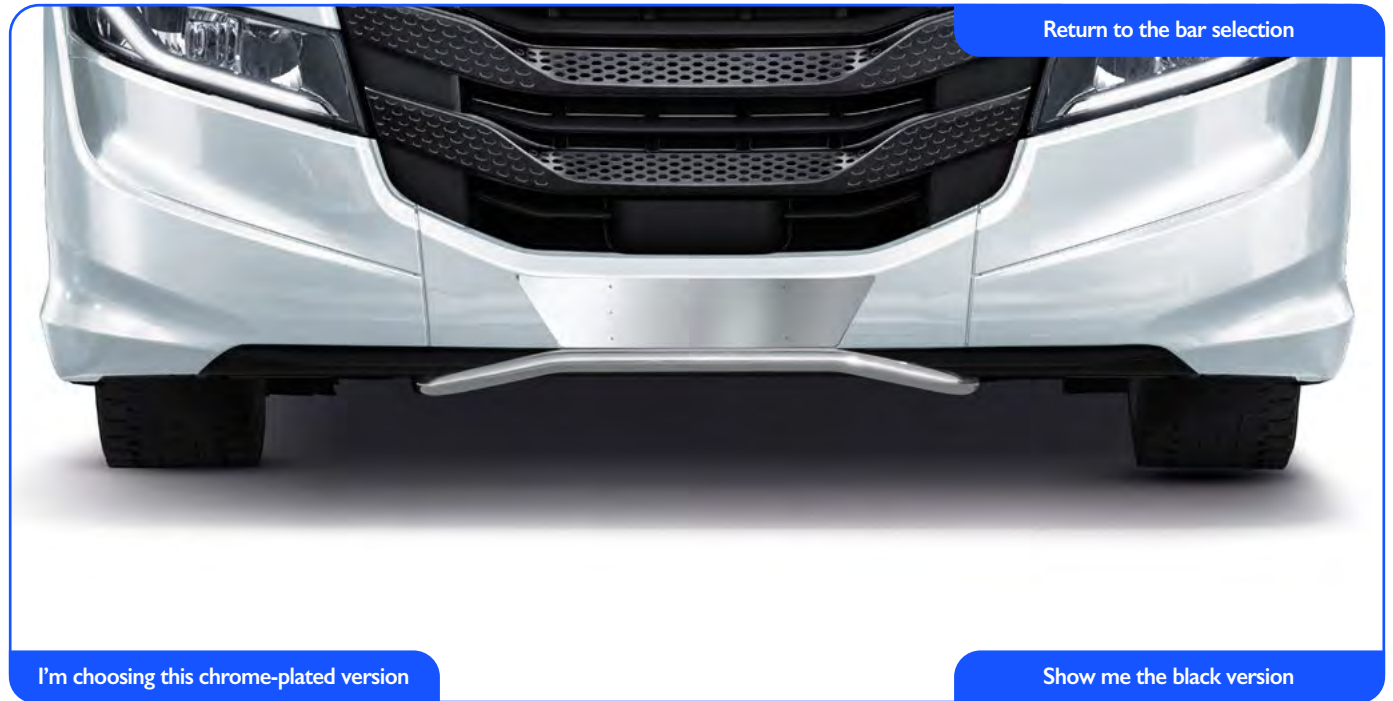

Two available styles.

Choose this chrome-plated version of the LICENSE PLATE MOUNT bar, or the polished black powder-coated version.

[Return to the bar selection](#)

[I'm choosing this chrome-plated version](#)

[Show me the black version](#)