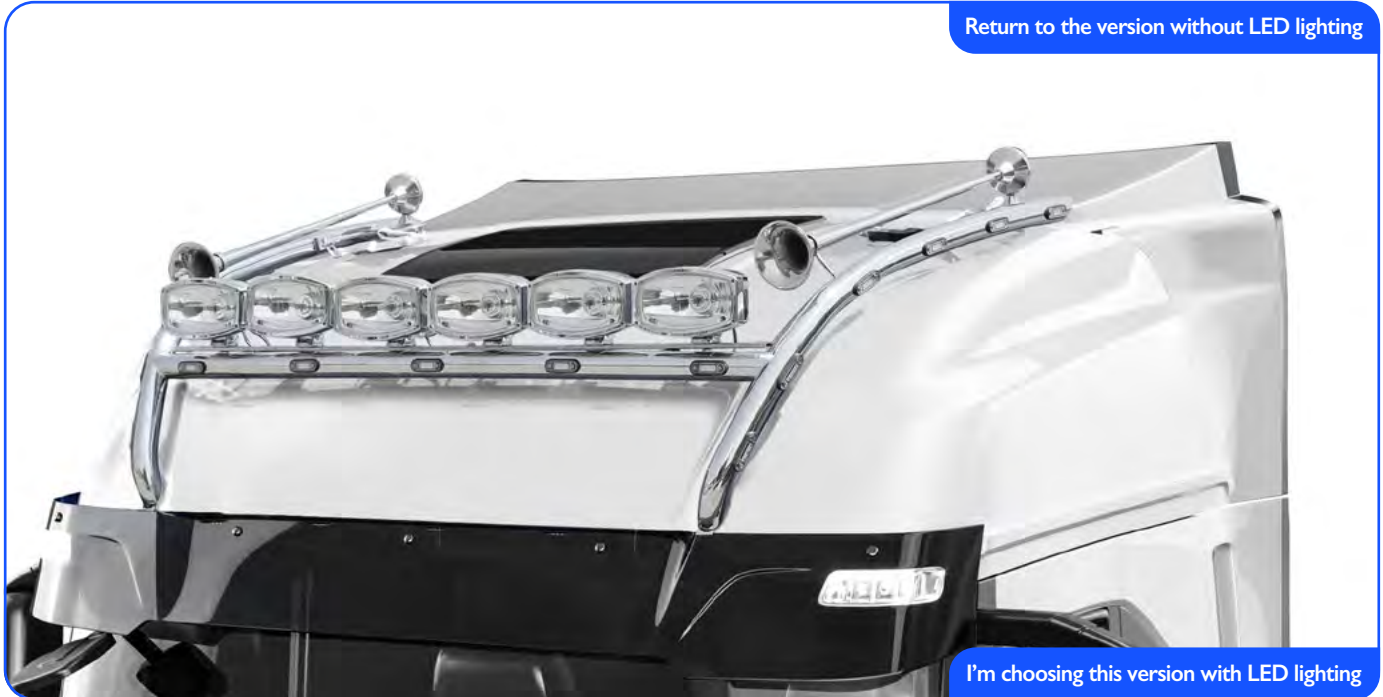

Two available styles.

Choose this version of the H-XL bar with LED lighting in the structure, or the classic version without LED lighting.

Return to the version without LED lighting

I'm choosing this version with LED lighting